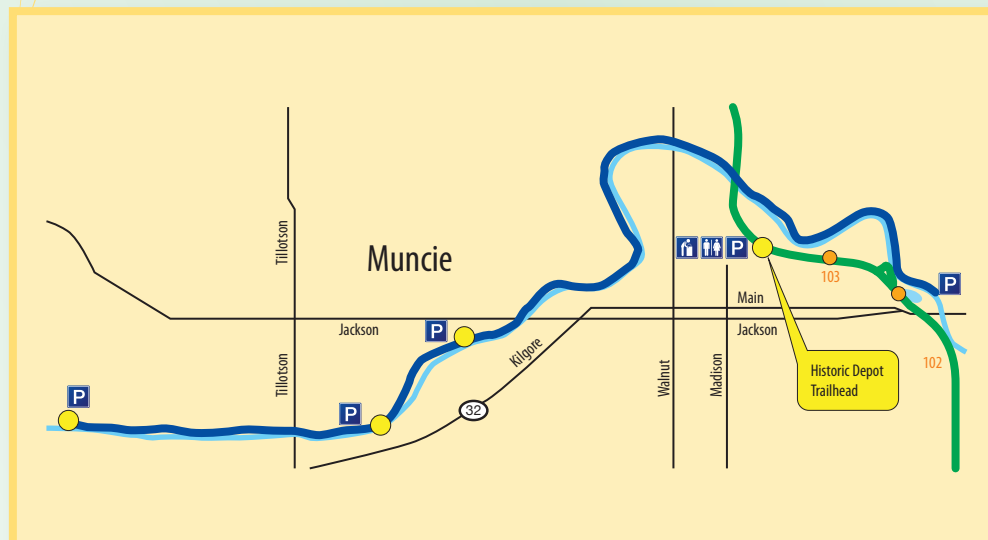

## ROUTES FOR ON-ROAD SECTIONS

## WHITE RIVER GREENWAY ZOOM

### Legend

- Trailheads
- Mile Markers
- Cardinal Greenway
- White River Greenway
- - - Sweetser Switch Trail
- - - - On Road Sections
- - - - Prairie Creek Horse Trails

### Trailhead Amenities

- Trail Parking
- Restrooms
- Water Fountain
- Interpretive Display

The water fountain trailheads are located at the depot (Muncie), Gaston, and Losantville.