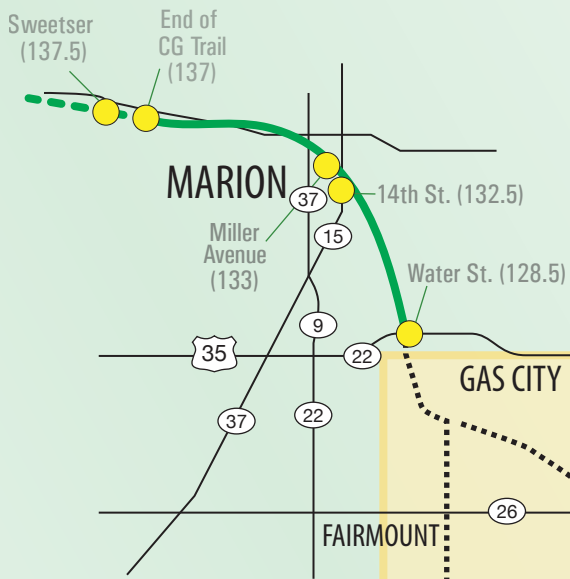

# Cardinal Greenways Trail Map

## ROUTES FOR ON-ROAD SECTIONS

## WHITE RIVER GREENWAY ZOOM

### Legend

- Trailheads
- Mile Markers
- Cardinal Greenway
- White River Greenway
- - - Sweetser Switch Trail
- - - - On Road Sections
- - - - Prairie Creek Horse Trails