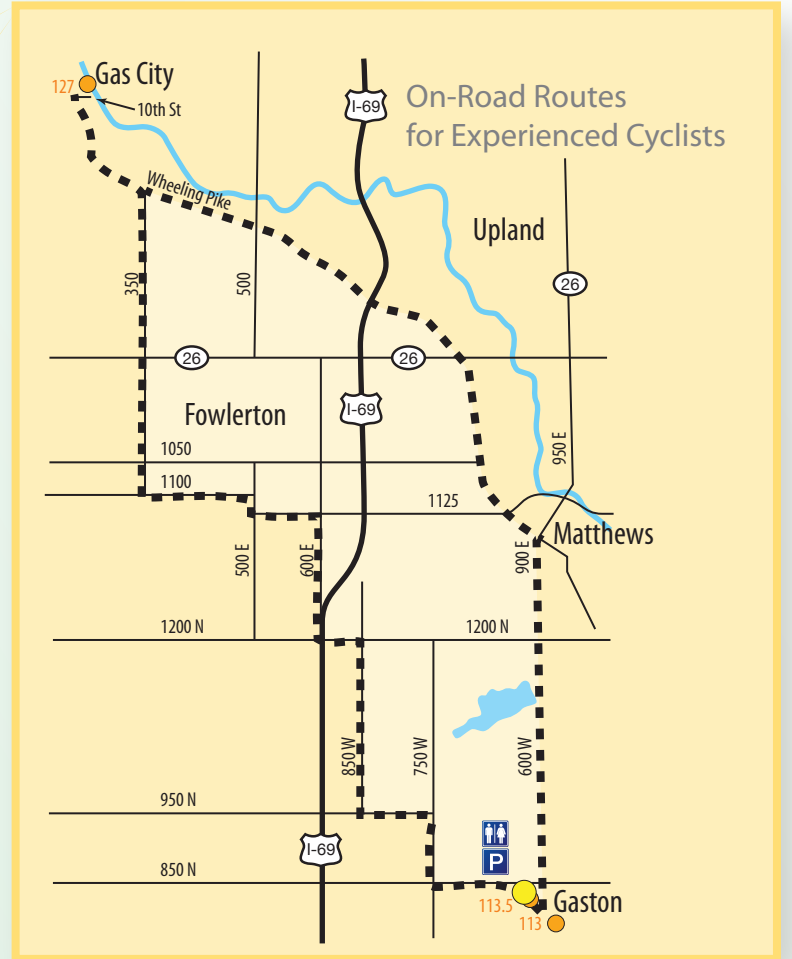

## ROUTES FOR ON-ROAD SECTIONS

## WHITE RIVER GREENWAY ZOOM

### Legend

- Trailheads
- Mile Markers
- Cardinal Greenway
- White River Greenway
- - - Sweetser Switch Trail
- - - - On Road Sections
- - - - Prairie Creek Horse Trails

### Trailhead Amenities

- Trail Parking
- Restrooms
- Water Fountain
- Interpretive Display

The water fountain trailheads are located at the depot (Muncie), Gaston, and Losantville.