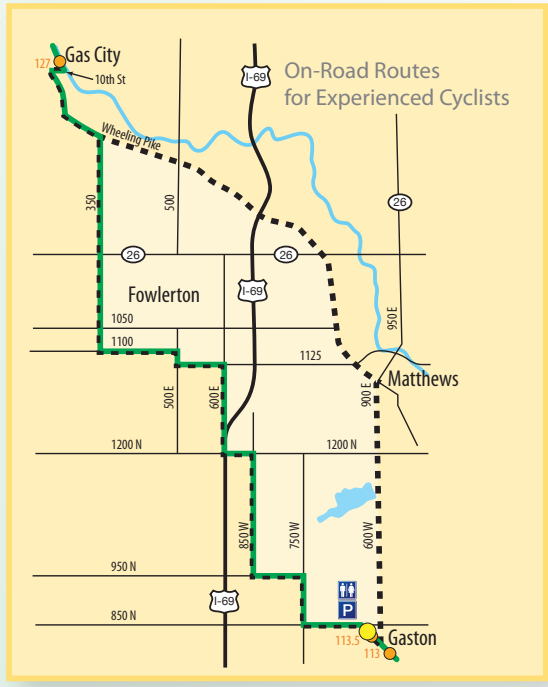

RECOMMENDED ROUTES FOR ON-ROAD SECTIONS

WHITE RIVER GREENWAY ZOOM

Legend

- Trailheads
- Mile Markers
- Cardinal Greenway
- White River Greenway
- Sweetser Switch Trail
- On Road Segment 1
- On Road Segment 2
- Prairie Creek Horse Trails

Trailhead Amenities

- Trail Parking
- Restrooms
- Water Fountain
- Interpretive Display

The water fountain trailheads are located at the depot (Muncie), Gaston, and Losantville.